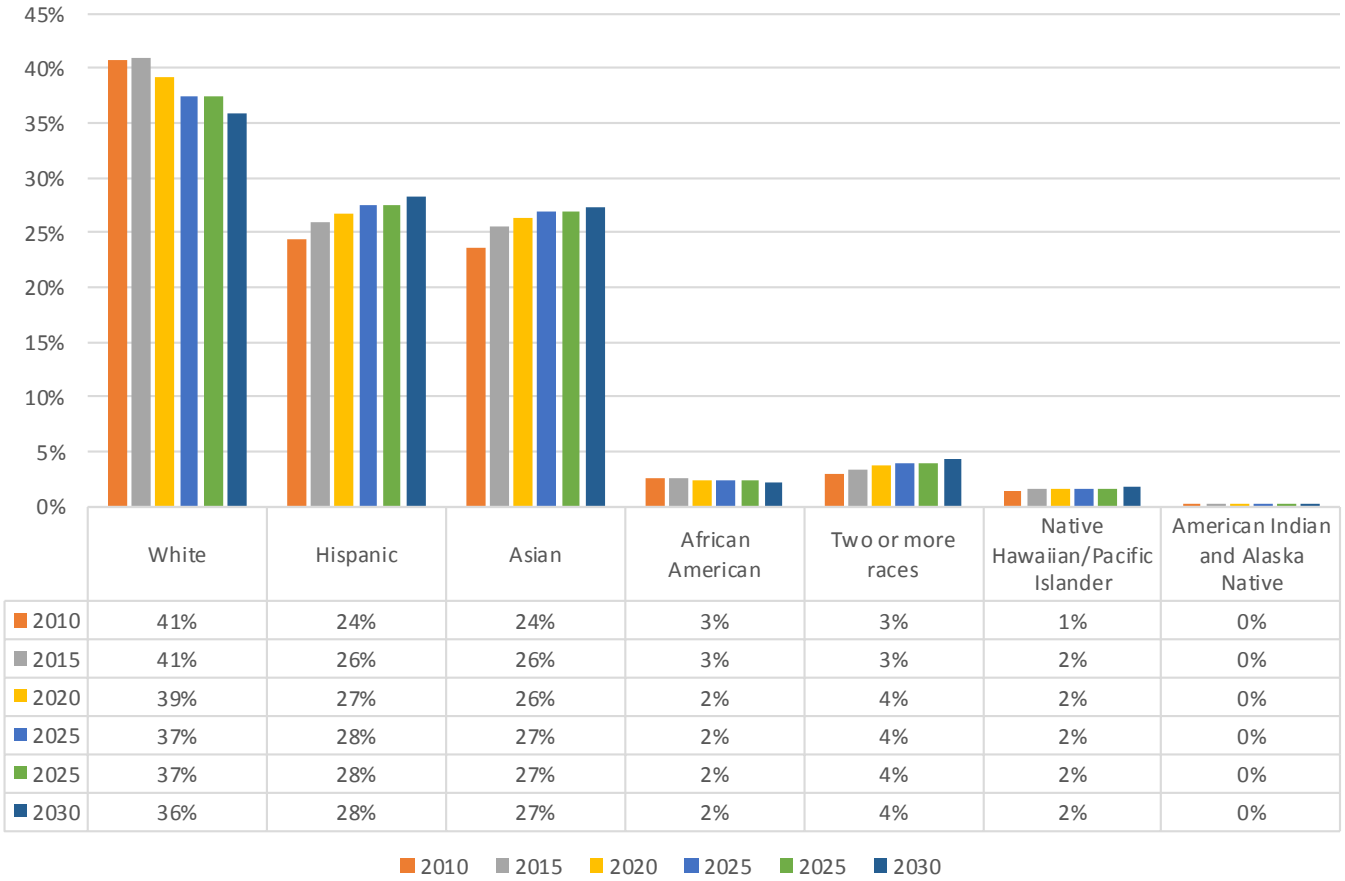

## San Mateo County Population Projections by Ethnicity, 2010-2030

Source: State of California, Department of Finance, P-1 State and County Population Projections 2010-2060, <http://www.dof.ca.gov/Forecasting/Demographics/Projections/>