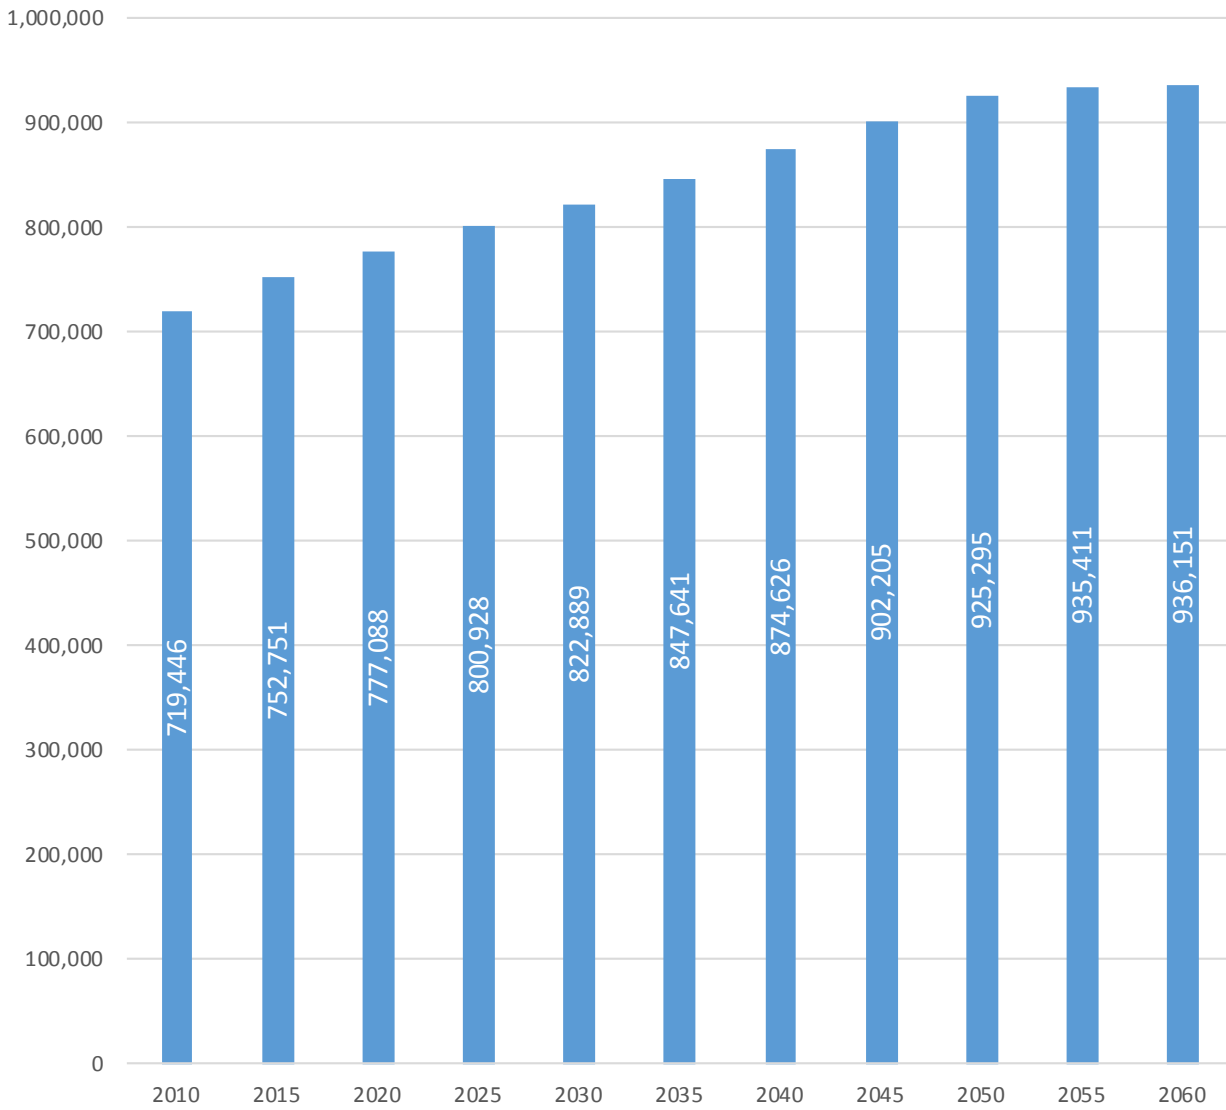

Population Projections

San Mateo County Population Projections

Source: State of California, Department of Finance, P-1 State and County Population Projections 2010-2060,
<http://www.dof.ca.gov/Forecasting/Demographics/Projections/>