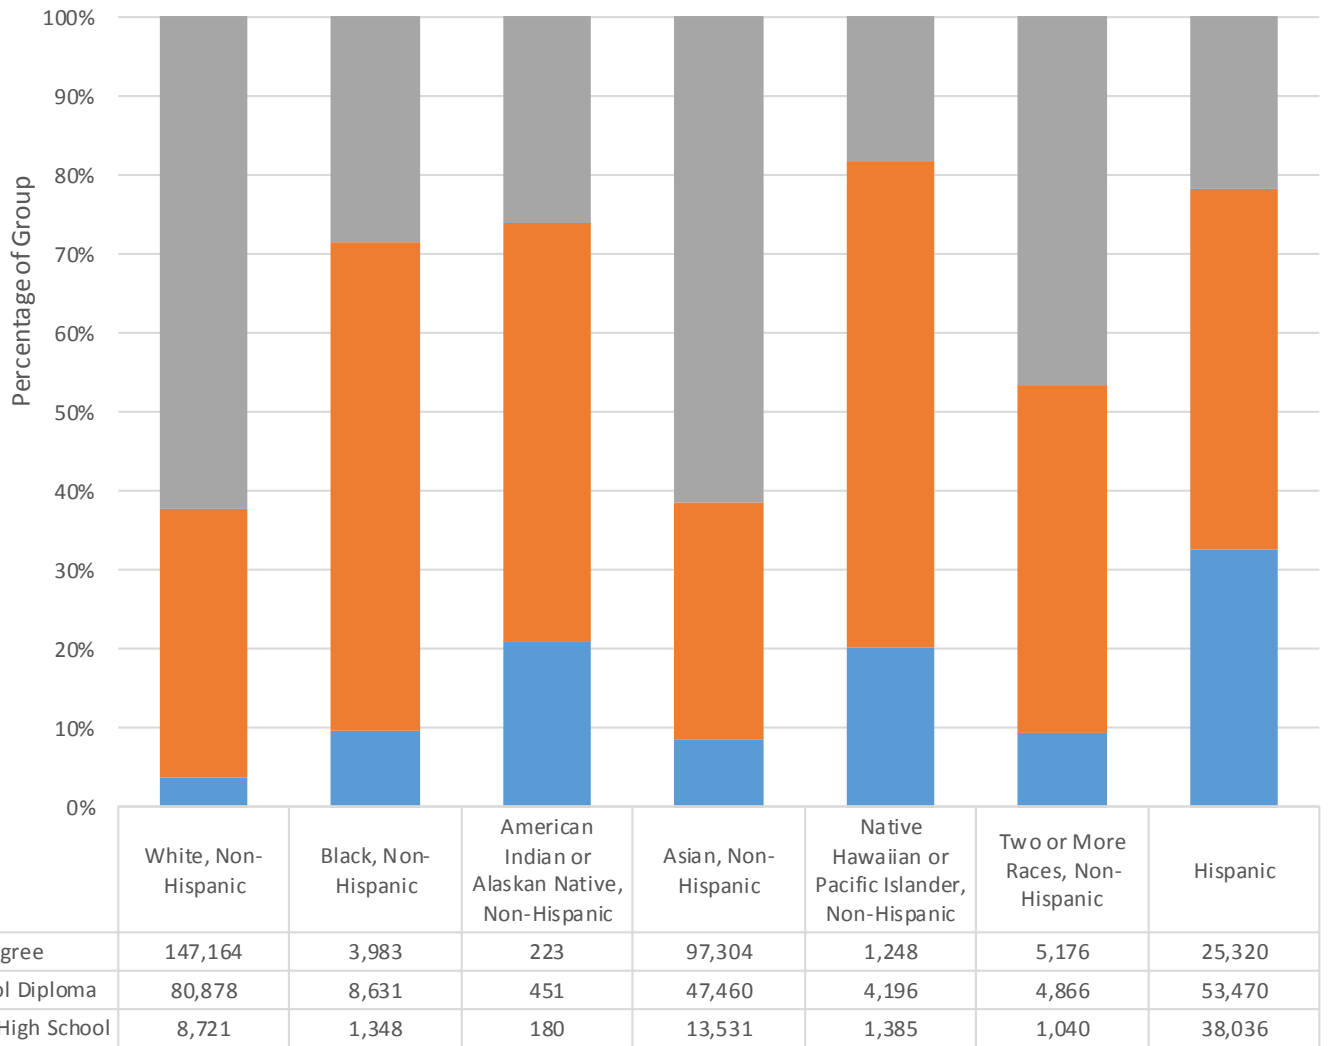

Educational Level in San Mateo County, by Ethnicity, 2015 (Age group 25+)

Source: Economic Modeling Specialists, Inc.