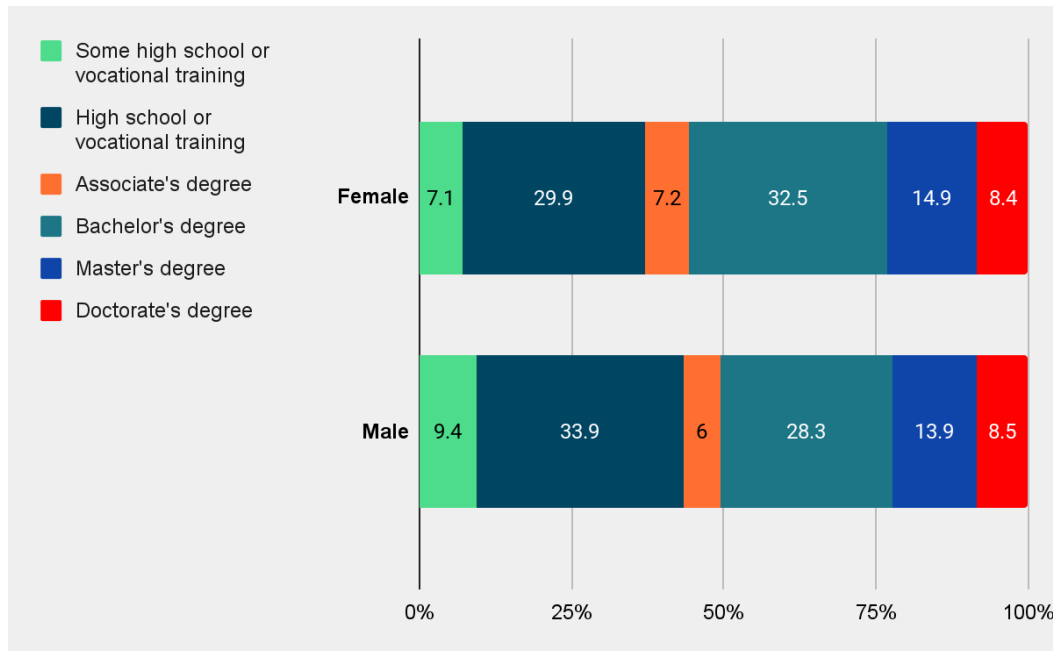

Educational Level in San Mateo by Gender (Percentages and Numbers)

	Some high school or vocational training	High school or vocational training	Associate's degree	Bachelor's degree	Master's degree	Doctorate's degree	TOTAL
Female	14,036	59,437	14,225	64,547	29,678	16,697	198,620
Male	21,254	76,338	13,564	63,836	31,287	19,075	225,354

Source: Burning Glass Technologies/ U.S. Census Bureau, 2015 - 2019 American Community Survey 5-Year Estimates
Age Group 25+