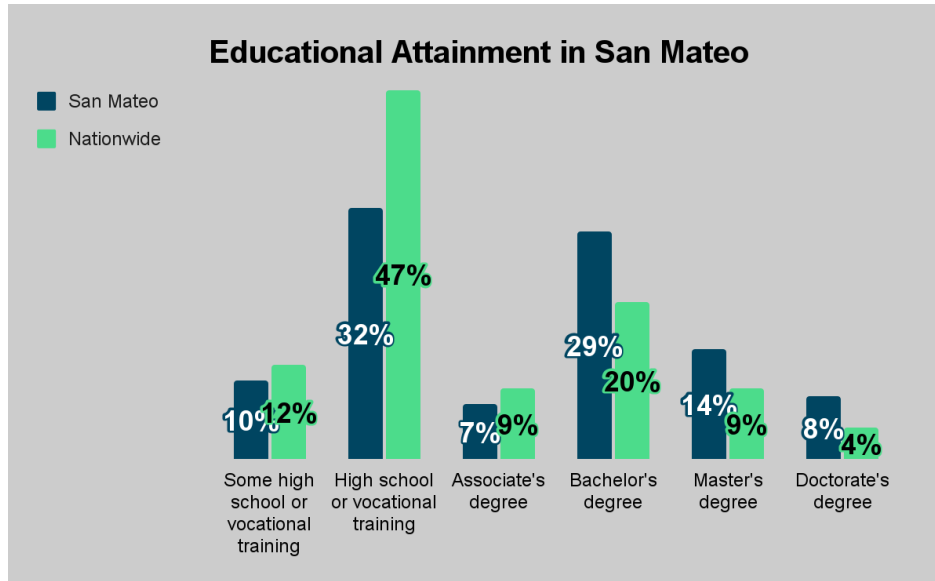

## Educational Attainment in San Mateo (Percentage Comparison and Numbers)

Some high school or vocational training	55,887
High school or vocational training	174,869
Associate's degree	38,301
Bachelor's degree	159,799
Doctorate's degree	77,901